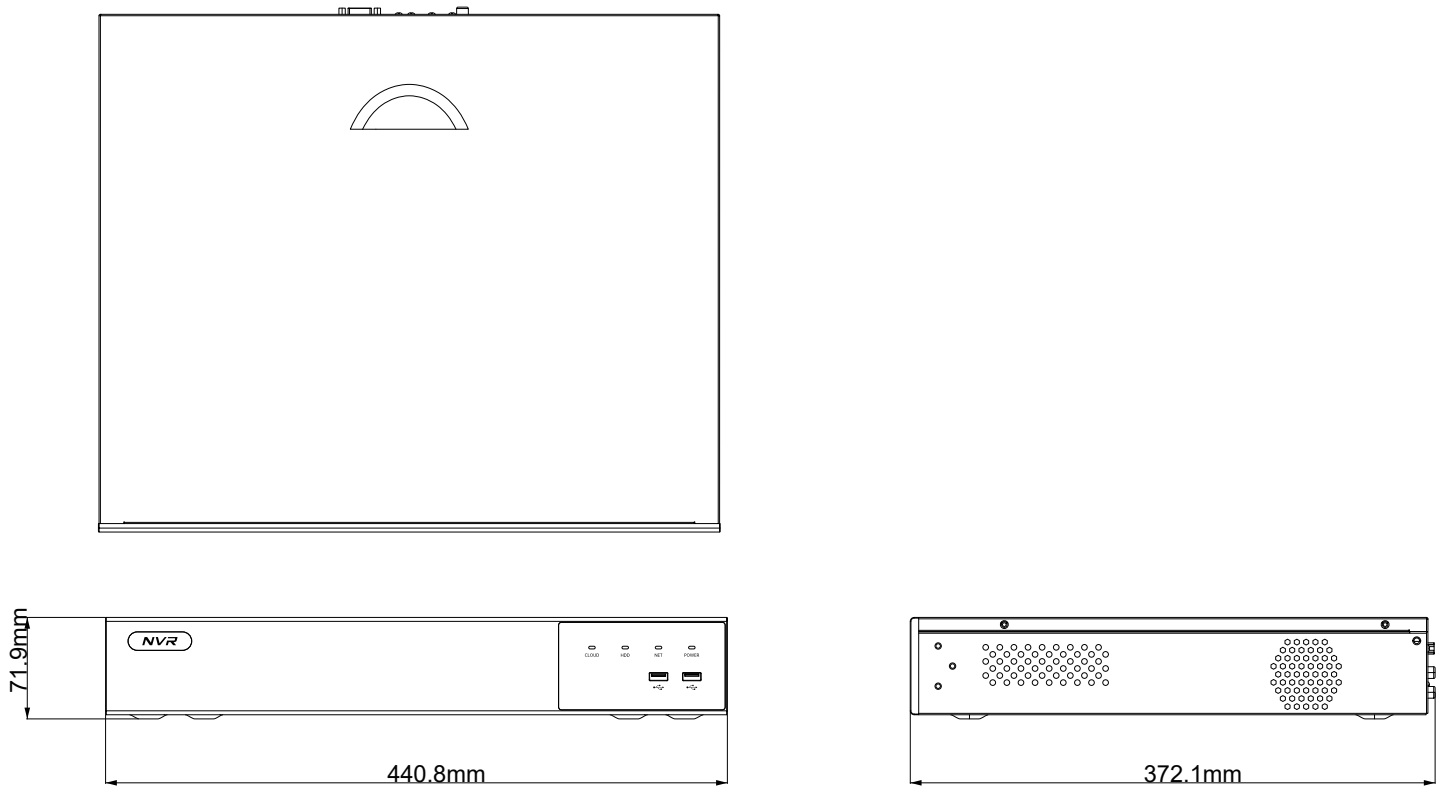

32CH AI NVR

NVR3332K4

- Video Input: 32CH
- Alarm: 16CH Input/4CH Output
- Motion Detection: 32CH
- AI Function
- Up to 16MP Resolution Recording
- H265/H264/H265+/H264+
- 4 SATA HDD Up to 10 TB capacity for each HDD

Dimensions (mm)

Connection Diagram