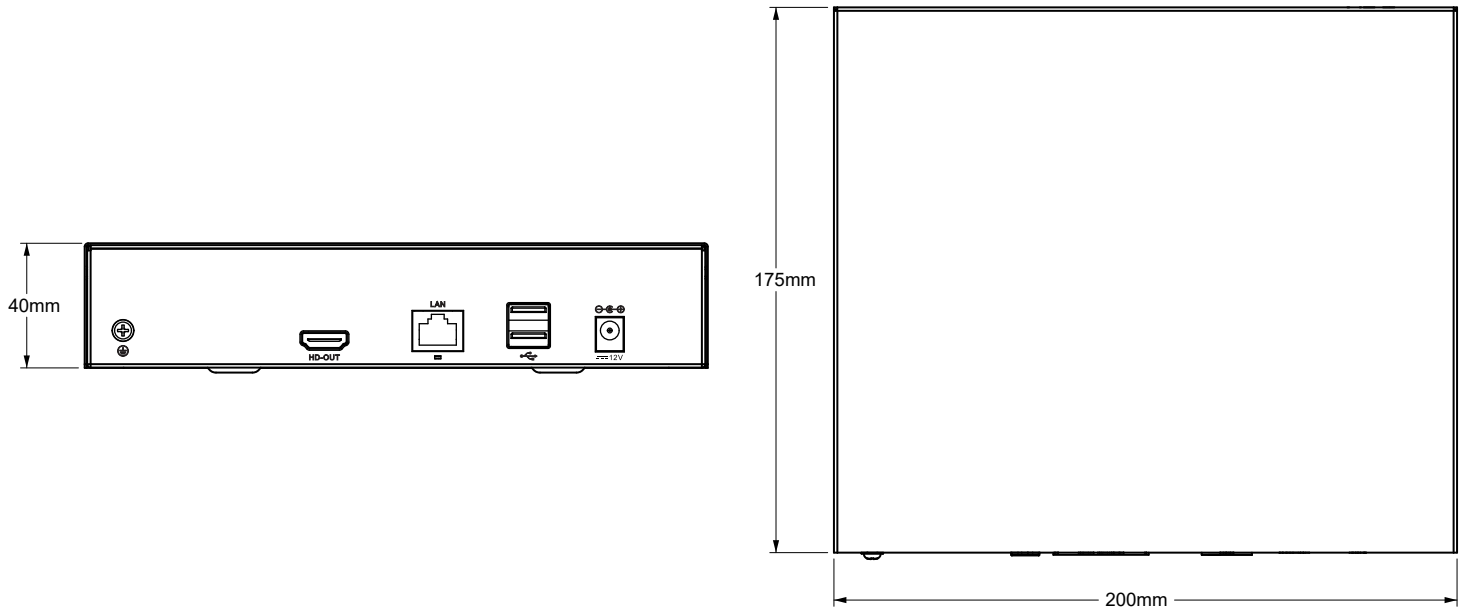

9CH AI NVR with 8CH PoE

NVR3109S1P8

- Video Input: 9CH
- Motion Detection: 9CH
- AI Function
- Up to 12MP Resolution Recording
- H265/H264/H265+/H264+
- 1 SATA HDD Up to 10 TB capacity for each HDD

Video	
Input	9CH(12MP/8MP/5MP/4MP/3MP/1080p/1280x1024/960p/720p/D1)
Output	1*HD
Audio	
Input	N/A
Output	N/A
Audio Bit Rate	64kbps
Audio Compression standard	G711U, G711A, AAC, MP2L2
Intercom	N/A
Alarm	
Sensor Input	N/A
Output	N/A
Motion Detection	9 Channel, MD Zones: 396 (22 × 18)
Trigger Events	Recording, Email, FTP, Snapshot and Screen Tips, Pop-up Window, Notify Surveillance Center
Display	
HD Output1	4K(3840*2160)/2K(2560*1440)/1920*1080/1280*1024/1280*720/1024*768
HD Output2	N/A
VGA	N/A
Display Split	9CH/8CH/6CH/4CH/2CH/1CH
Digital Zoom	YES
OSD	Camera Title, Time, Recording, Motion Detection, Event Alarm
Event	
Smart Event	Intrusion Detection, Line Crossing Detection, Enter Area Detection, Leave Area Detection, Loitering Detection, People Gathering Detection, Face Detection, Illegal Parking Detection, Line Crossing Count, LPD(License Plate Detection), Abandoned Object Detection, Removed Object Detection, Heat Map
Normal Event	Motion, Video Tampering, Video Loss, Audio Detection, Scene Change
Recording	
Video Compression	H265/H264/H265+/H264+
Resolution	12MP/8MP/5MP/4MP/3MP/1080P/1280x1024/960P/720P/D1
Record Rate	PAL: 12MP@6CHx25fps,8MP@9CHx25fps,5MP@9CHx25fps,4MP@9CHx25fps,3MP@9CHx25fps,1080P@9CHx25fps,960P@9CHx25fps,720P@9CHx25fps, D1@9CHx25fps NTSC: 12MP@6CHx30fps,8MP@9CHx30fps,5MP@9CHx30fps,4MP@9CHx30fps,3MP@9CHx30fps,1080P@9CHx30fps,960P@9CHx30fps, 720P@9CHx30fps,D1@9CHx30fps
Record Mode	Manual\Timer\Motion Detection\Event
Playback & Backup	
Local Sync Playback	1CH 12MP@30fps, 1CH 8MP@30fps, 2CH 5MP@30fps, 4CH 4MP@30fps, 7CH 1080P@30fps, 9CH 720P@30fps, 9CH D1@30fps
Decode Capability	1080P@210fps
Remote Sync Playback	YES
Search Mode	Video, Picture, Event, Pedestrian, Vehicle, Face, License Plate

Dimensions (mm)

Connection Diagram