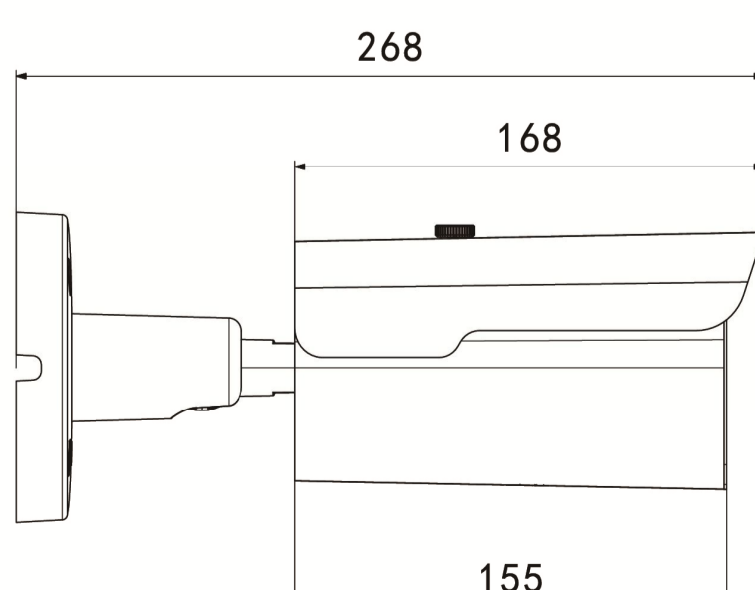

Dimensions (mm)

www.longse.com

Data Subject To Change Without Notice