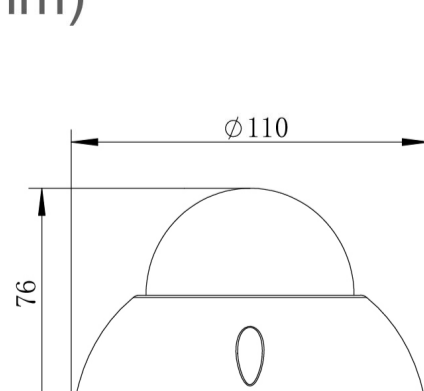

Dimensions (mm)

www.longse.com

Data Subject To Change Without Notice