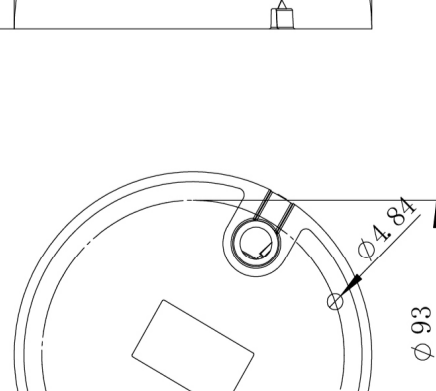

Dimensions (mm)

www.longse.com

Data Subject To Change Without Notice