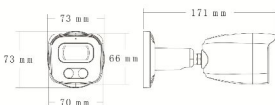

www.longse.com

Data Subject To Change Without Notice

Longse

Technical Specifications

Model	BMSA
Material	Aluminum & SECC & PC
Dimension(WxHxD)	73 x 73 x 171 mm
Weight	750g
Color	White
Operating Temperature	-20°C ~ +60°C
Humidity	< 95% RH
Junction Box	B310, B116

Dimensions (mm)

www.longse.com

Data Subject To Change Without Notice