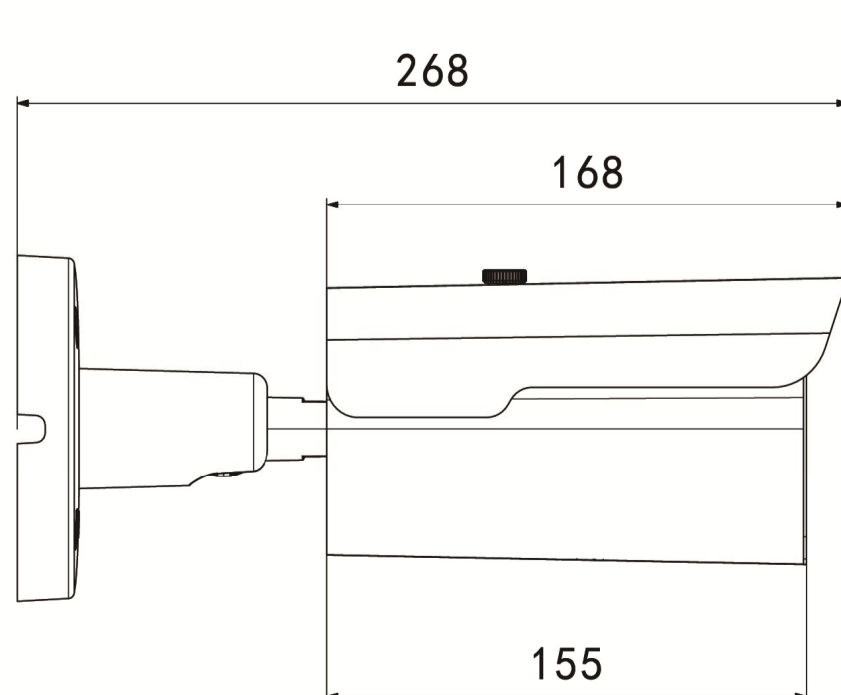

Dimensions (mm)

www.longse.com

Data Subject To Change Without Notice