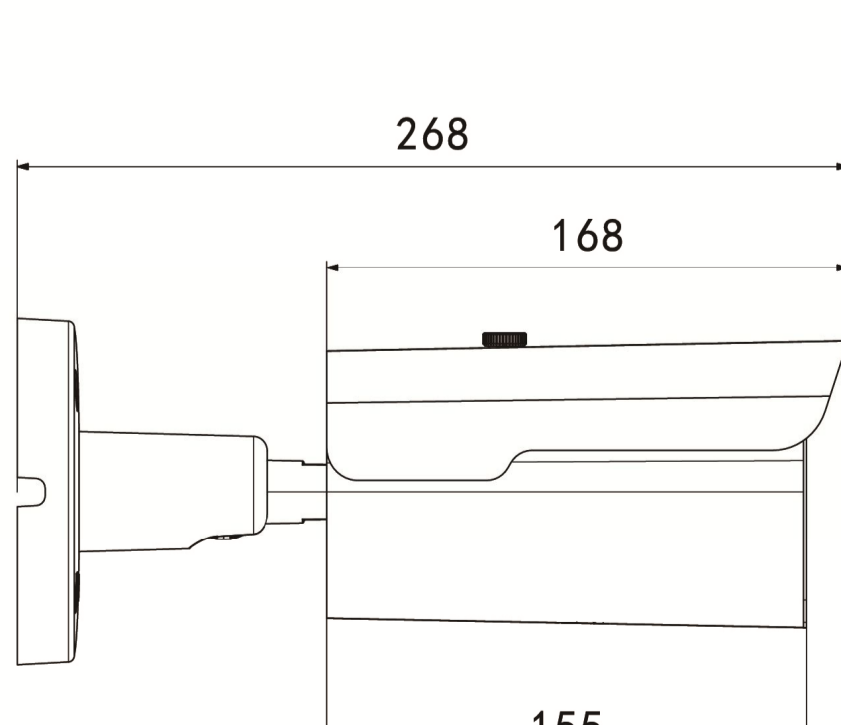

www.longse.com

Data Subject To Change Without Notice

Technical Specifications

Model	BMMB
Material	Aluminum & SECC & PC
Dimension(WxHxD)	95 x 88 x 268 mm
Weight	1.50kg
Color	White
Operating Temperature	-20°C ~ +60°C
Humidity	< 95% RH
Junction Box	B320

Dimensions (mm)

www.longse.com

Data Subject To Change Without Notice