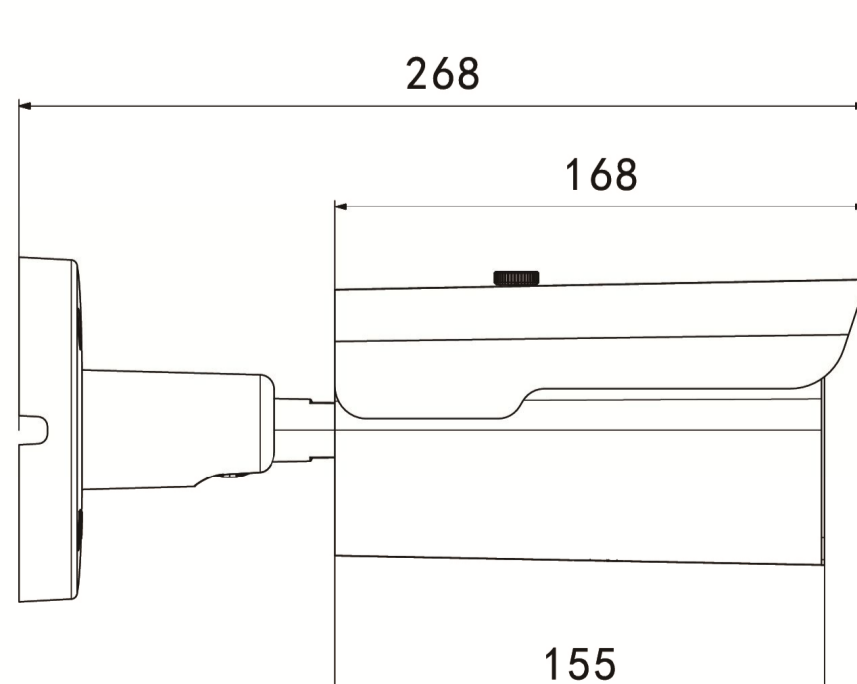

Dimensions (mm)

www.longse.com

Data Subject To Change Without Notice