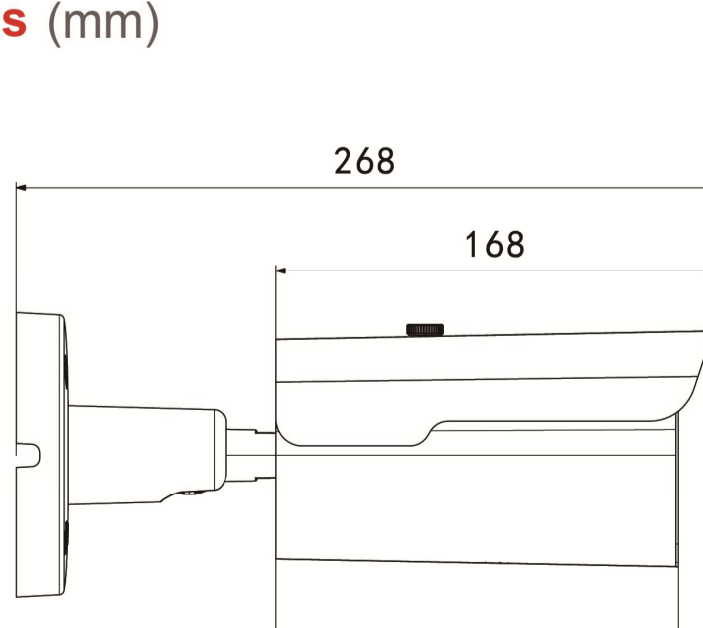

Dimensions (mm)

www.longse.com

Data Subject To Change Without Notice