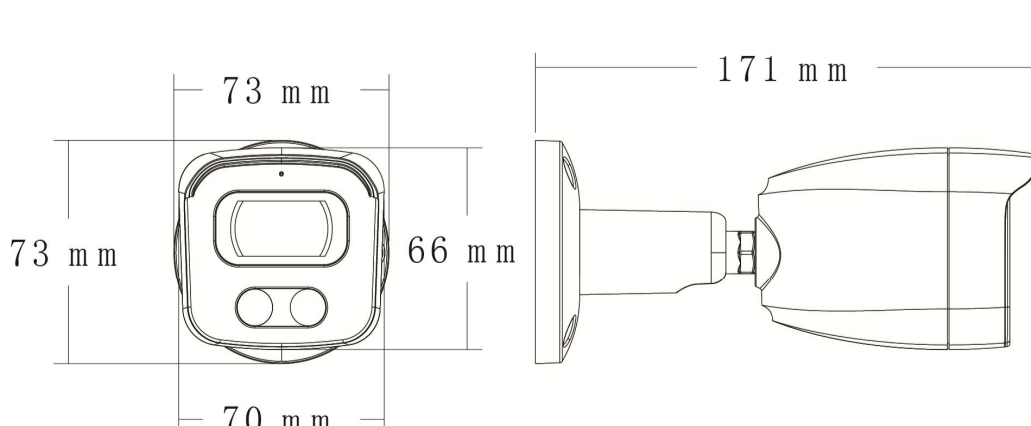

Dimensions (mm)

www.longse.com

Data Subject To Change Without Notice