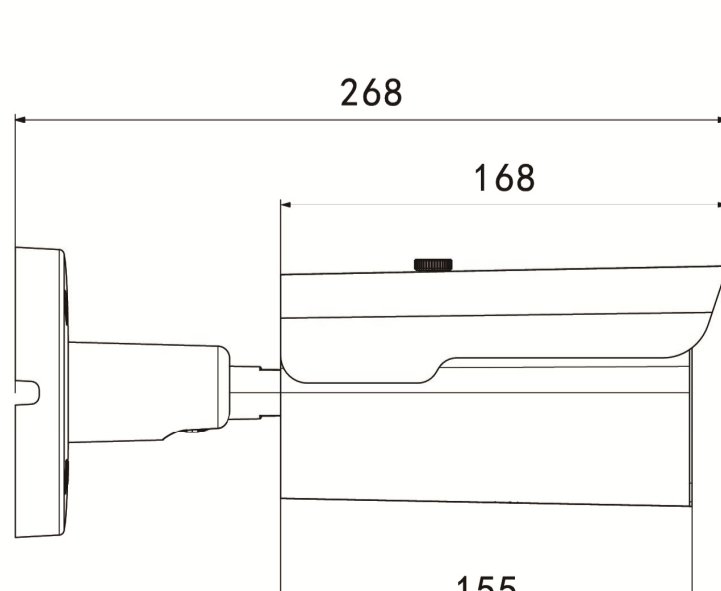

Dimensions (mm)

www.longse.com

Data Subject To Change Without Notice