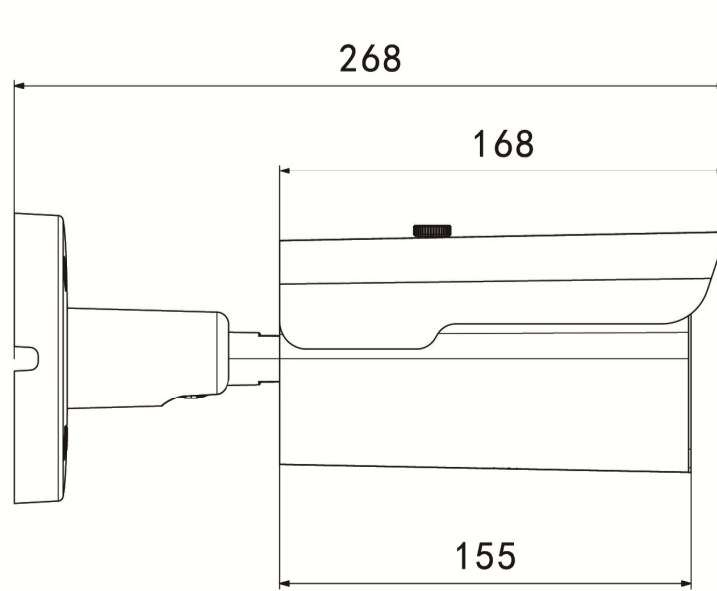

Dimensions (mm)

www.longse.com

Data Subject To Change Without Notice