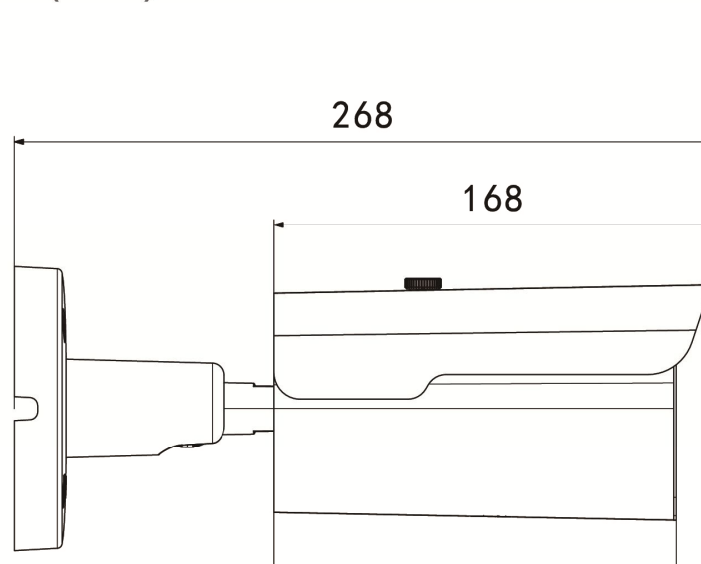

Dimensions (mm)

www.longse.com

Data Subject To Change Without Notice