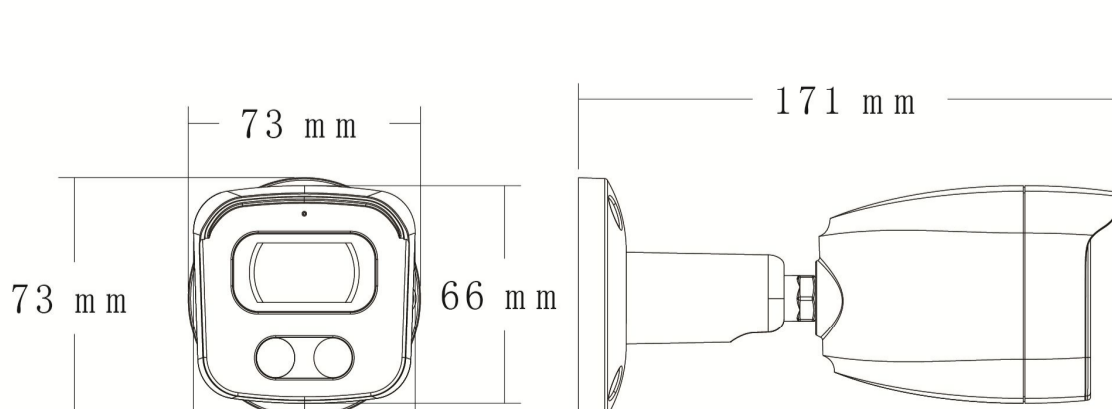

Interface

| | |
|--------------|--|
| Audio | Optional 1 Built-in MIC |
| Alarm | / |
| SD Card Slot | Optional Internal, Support Max 512GB,Built in 4G Storage |
| RS485 | / |

General

| | |
|-----------------------|--------------------------|
| Housing | Metal ,IP67 |
| Anti-cut Bracket | NO |
| IR Cut Filter | YES |
| Operation Temperature | -20°C ~ +60°C RH95% Max |
| Storage Temperature | -20°C ~ +60°C RH95% Max |
| Power Source | DC12V±10%, 1000mA |
| Dimension | 171(W) x 73(H) x 73(D)mm |
| Weight | 750g |

www.longse.com

Data Subject To Change Without Notice

Technical Specifications

| | |
|-----------------------|----------------------|
| Model | BMSA |
| Material | Aluminum & SECC & PC |
| Dimension(WxHxD) | 73 x73x171 mm |
| Weight | 750g |
| Color | White |
| Operating Temperature | -20°C ~ +60°C |
| Humidity | < 95% RH |
| Junction Box | B310, B116 |

Dimensions (mm)

www.longse.com

Data Subject To Change Without Notice