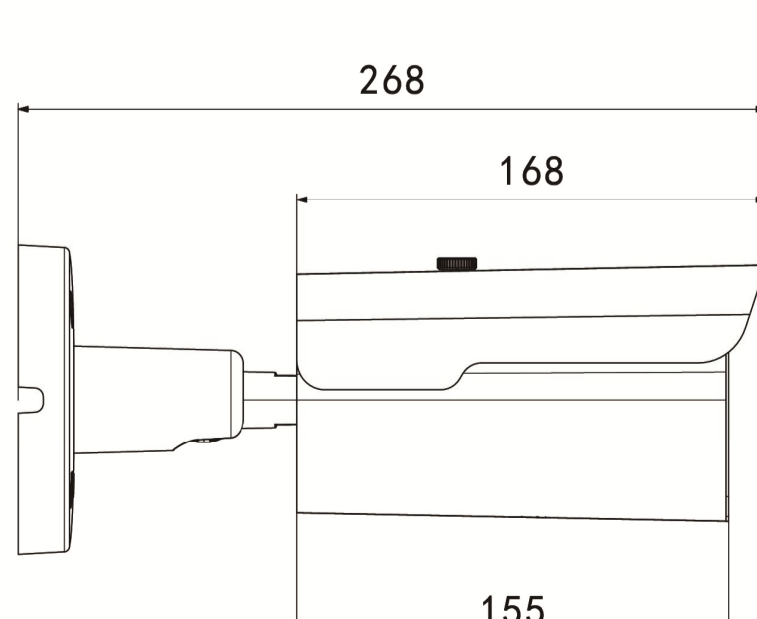

Dimensions (mm)

www.longse.com

Data Subject To Change Without Notice