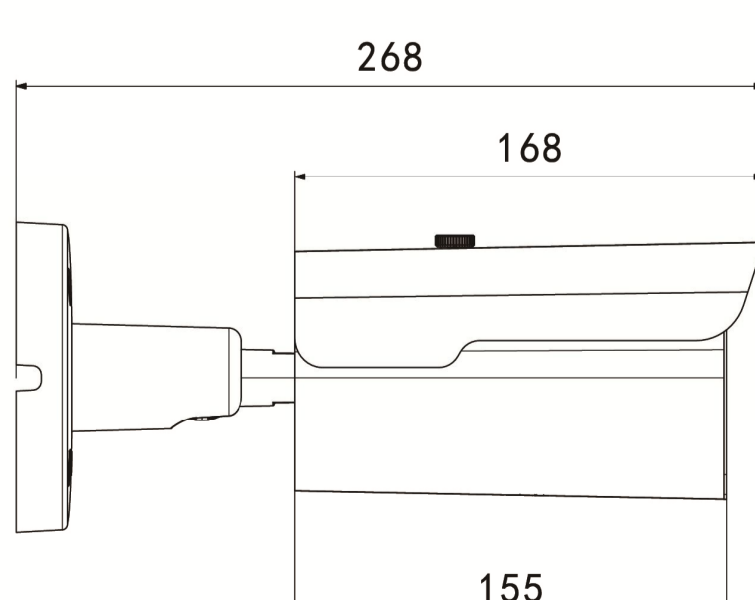

www.longse.com

Data Subject To Change Without Notice

Technical Specifications

| | |
|-----------------------|----------------------|
| Model | BMMB |
| Material | Aluminum & SECC & PC |
| Dimension(WxHxD) | 95 x 88 x 268 mm |
| Weight | 1.50kg |
| Color | White |
| Operating Temperature | -20°C ~ +60°C |
| Humidity | < 95% RH |
| Junction Box | B320 |

Dimensions (mm)

www.longse.com

Data Subject To Change Without Notice