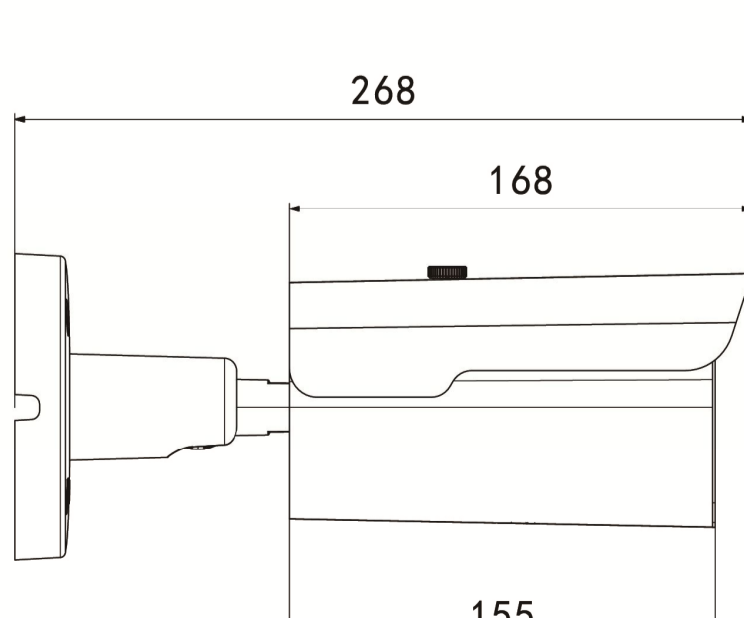

Dimensions (mm)

www.longse.com

Data Subject To Change Without Notice