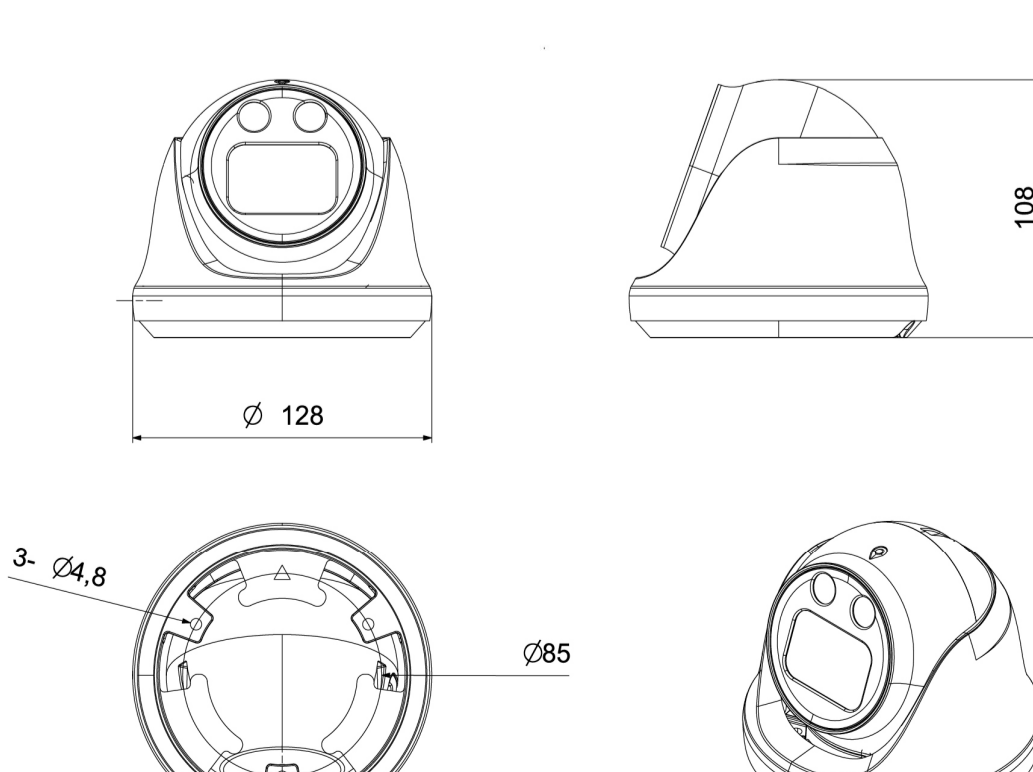

Dimensions (mm)

www.longse.com

Data Subject To Change Without Notice