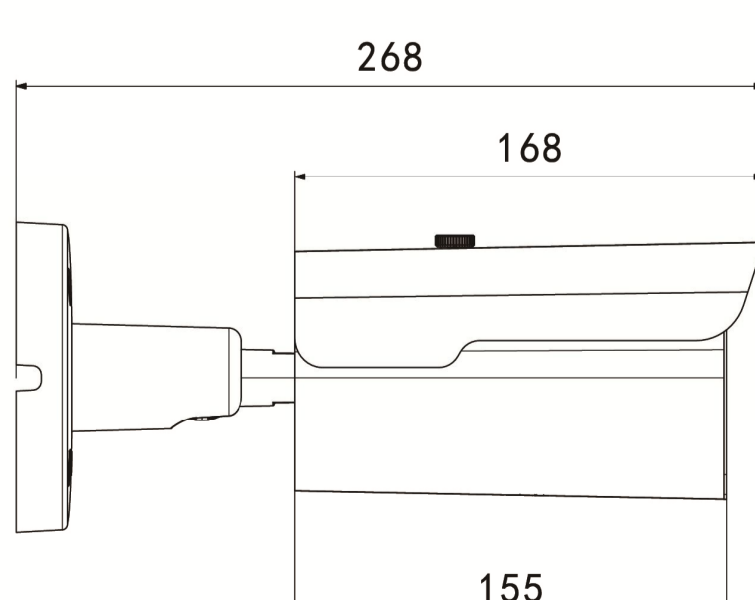

Dimensions (mm)

www.longse.com

Data Subject To Change Without Notice