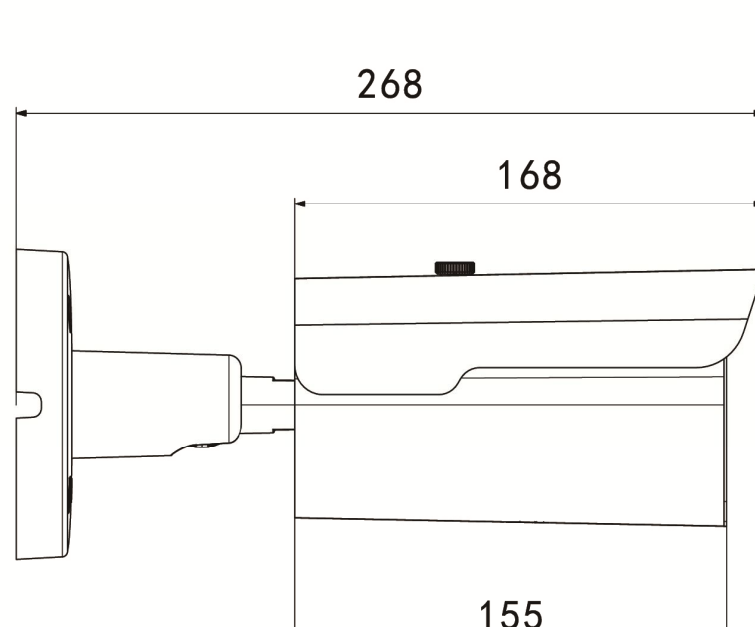

Dimensions (mm)

www.longse.com

Data Subject To Change Without Notice